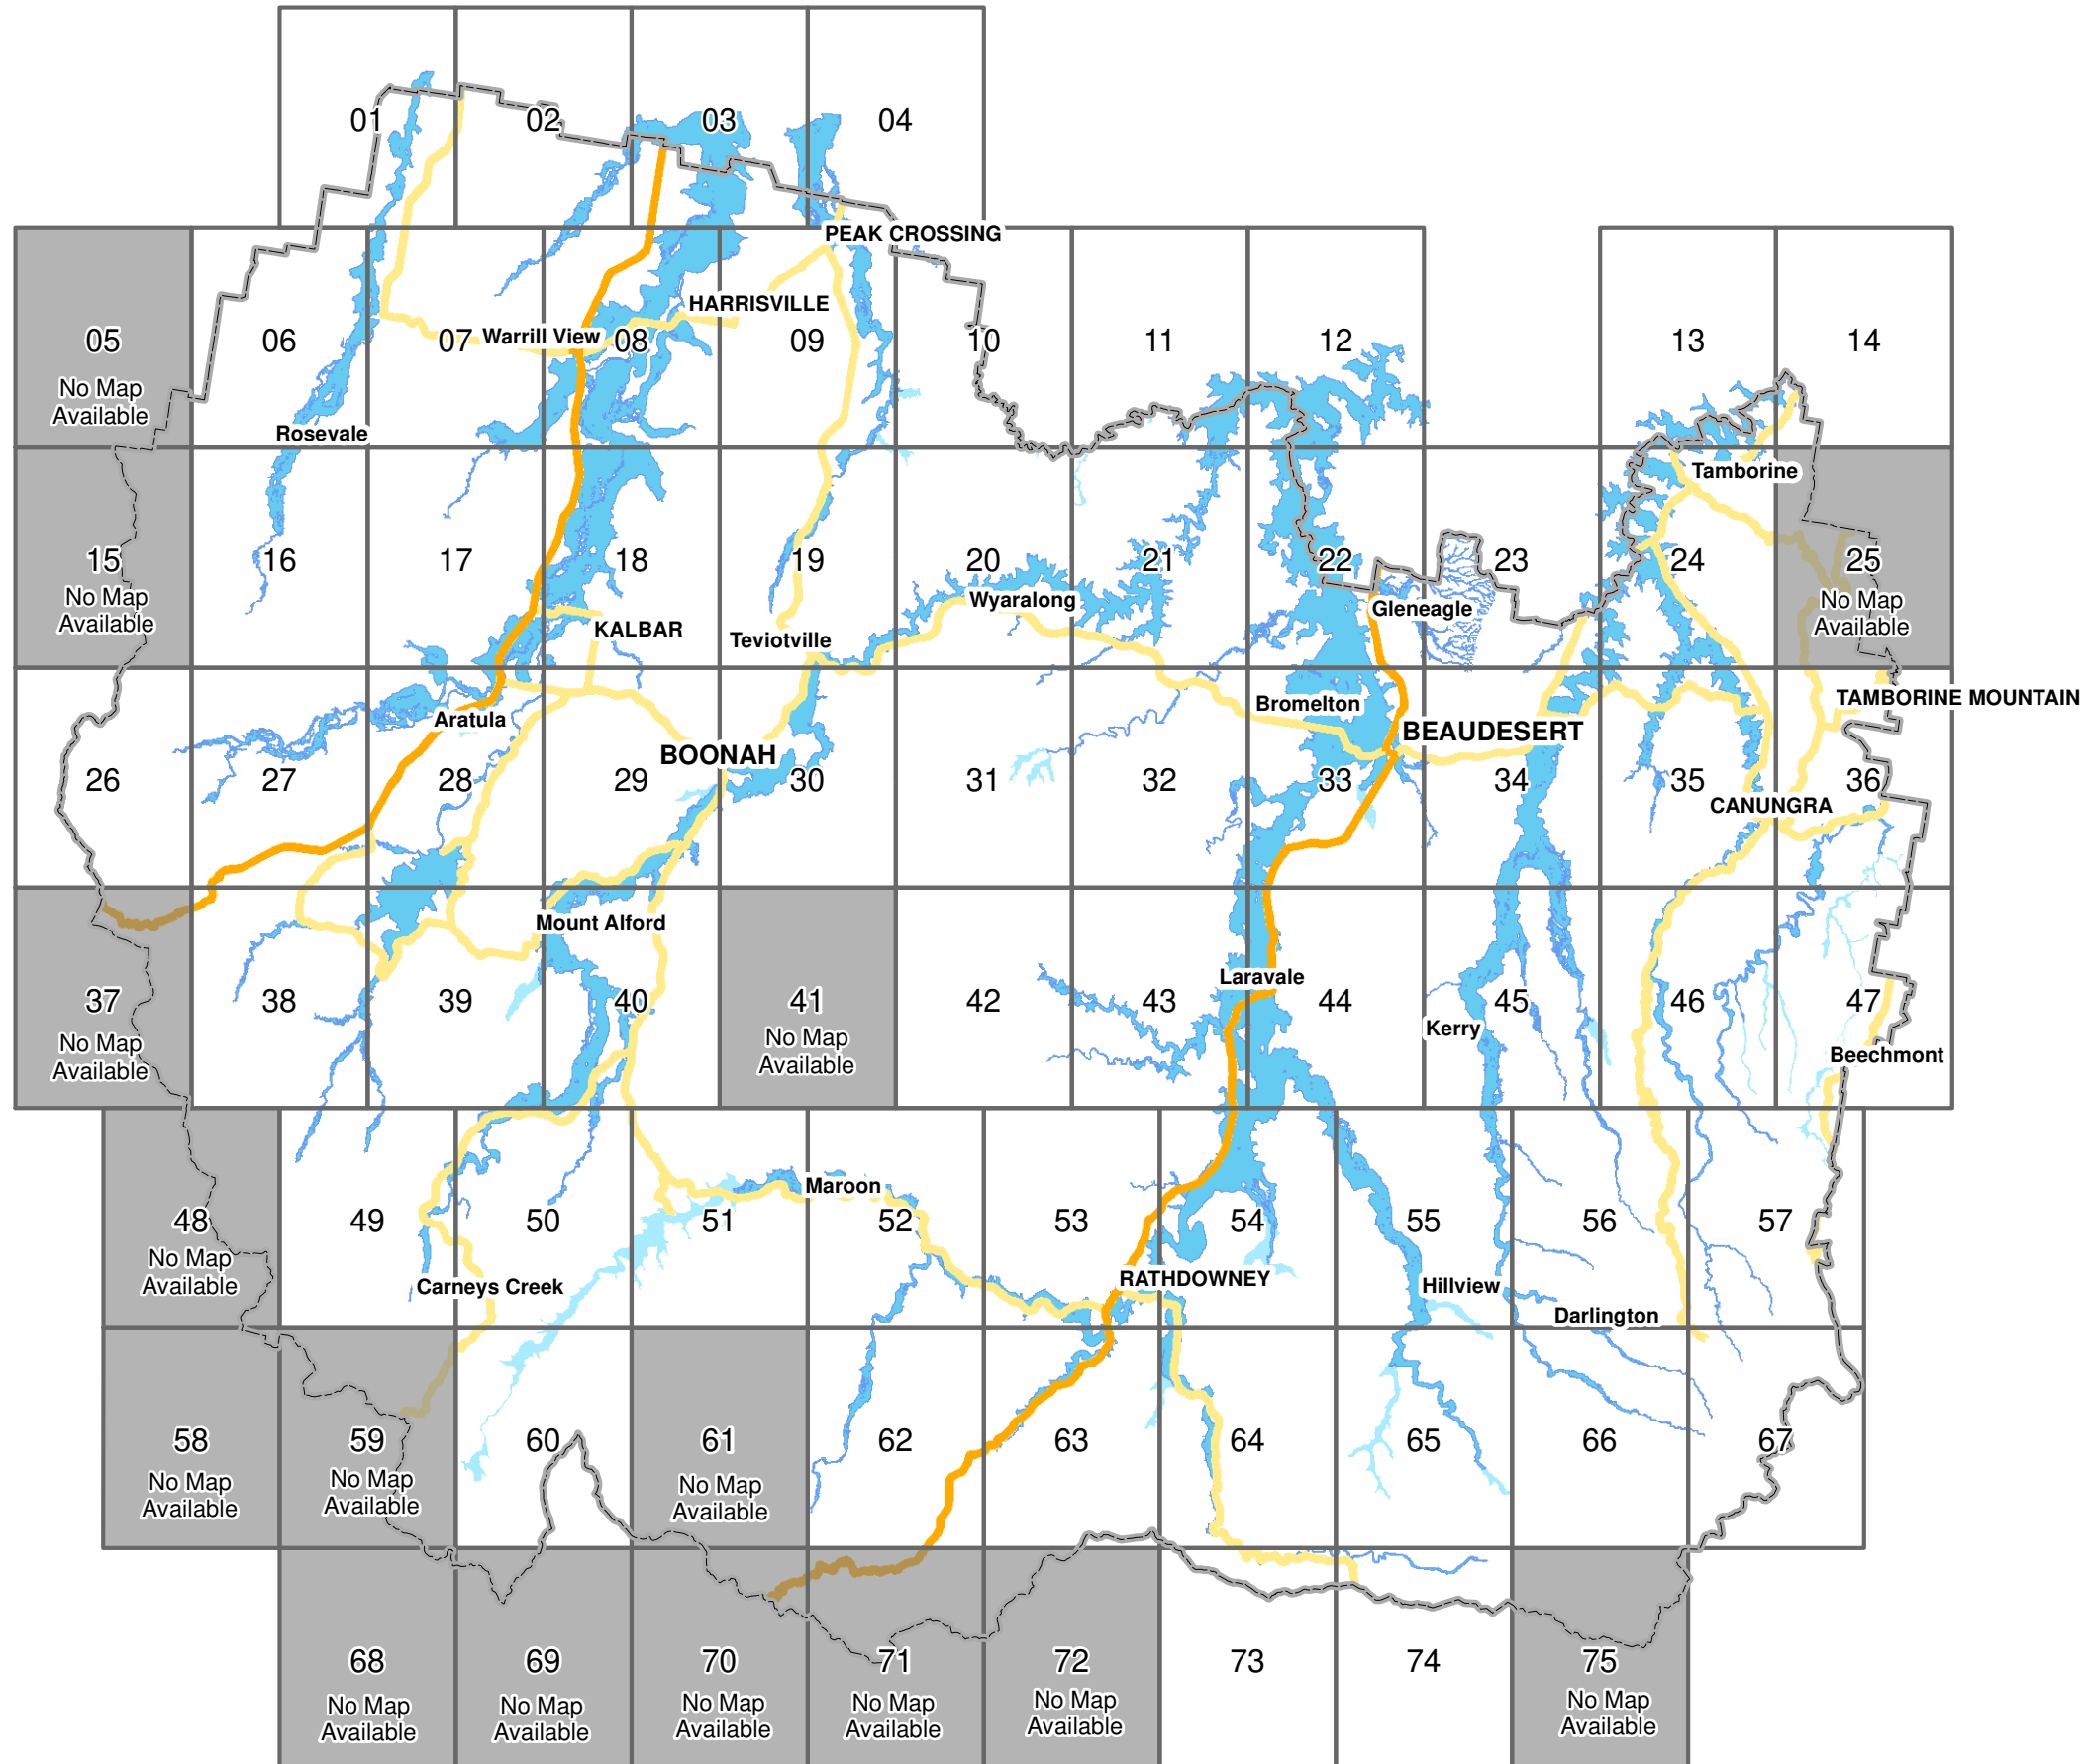

Flood Aware

DISCLAIMER:
While every care is taken to ensure the accuracy of this product, neither the Scenic Rim Regional Council nor the State of Queensland makes any representations or warranties about its accuracy, reliability, completeness or suitability for any particular purpose and disclaims all responsibility and all liability (including without limitation, liability in negligence) for all expenses, losses, damages (including indirect or consequential damage) and costs that may occur as a result of the product being inaccurate or incomplete in any way or for any reason.
Crown and Council Copyright Reserved.

Base material reproduced with the permission of the
Director-General, Department of Resources
© The State of Queensland
(Department of Resources) 2022

KEY MAP